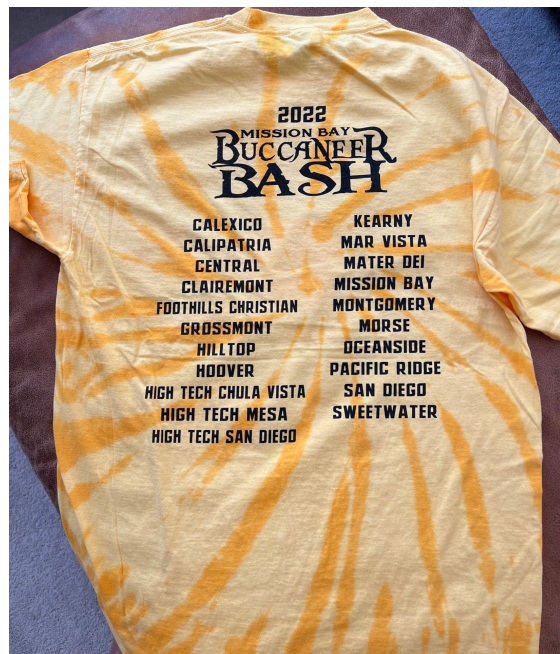

Mission Bay Snack Bar menu and hot food:

- Water, chips, Cup-o-noodles, Large Otter Pops - $1.00
- Sodas, candy - $1.50
- Beef jerky, Gatorade, Pocky Sticks - $2.00
- Cheese quesadilla - $3.00
- Cheese Nachos - $3.00
- Bean & Cheese Burrito - $3.00
  (Add beef $1.00)
- Pulled Pork Sandwich - $5.00

Pre-order dinner items for your entire team at MBHS!
If a team wants to pre-order any meals ahead of time, our Snack Bar will accept Group Pre-Orders, just email Cristine Holmer (our awesome snack bar mom and cook!): cholmer@sandi.net
(sorry no individual pre-orders)

High Tech High Mesa

Will also have full concessions & snack bar, including hot food!

Clairemont High School

Will also have a snack bar on Friday!

Tournament T-Shirts for sale!

High-quality cotton pre-shrunk tie-dye tournament shirts $20 each